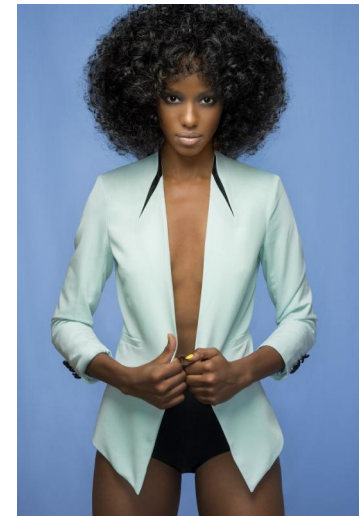

ANGEL ROSS

Height : 5'10" / 178 cm | Waist : 23.5" / 60 cm | Hips : 34" / 86 cm | Shoe : 41.0 EU / 7.0 UK | Hair Colour : Black | Eyes : Brown

# IMAGES management

ANGEL ROSS

Height : 5'10" / 178 cm | Waist : 23.5" / 60 cm | Hips : 34" / 86 cm | Shoe : 41.0 EU / 7.0 UK | Hair Colour : Black | Eyes : Brown