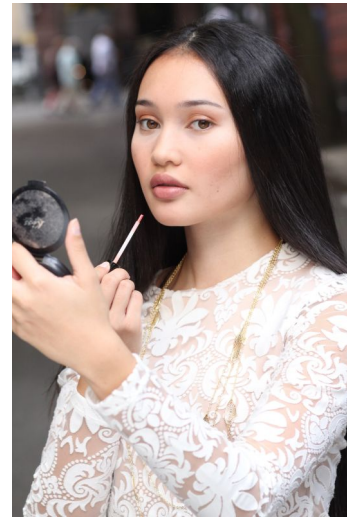

DEDE

Height : 5'4" / 163 cm | Waist : 24" / 61 cm | Hips : 37" / 94 cm | Shoe : EU / UK | Hair Colour : Brown | Eyes : Hazel

IMAGES management

DEDE

Height : 5'4" / 163 cm | Waist : 24" / 61 cm | Hips : 37" / 94 cm | Shoe : EU / UK | Hair Colour : Brown | Eyes : Hazel

IMAGES management

DEDE

Height : 5'4" / 163 cm | Waist : 24" / 61 cm | Hips : 37" / 94 cm | Shoe : EU / UK | Hair Colour : Brown | Eyes : Hazel