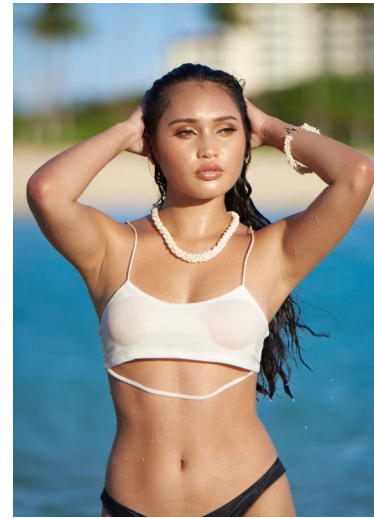

DEDE

Height : 5'4" / 163 cm | Waist : 24" / 61 cm | Hips : 37" / 94 cm | Shoe : EU / UK | Hair Colour : Brown | Eyes : Hazel

IMAGES management

DEDE

Height : 5'4" / 163 cm | Waist : 24" / 61 cm | Hips : 37" / 94 cm | Shoe : EU / UK | Hair Colour : Brown | Eyes : Hazel

IMAGES management

DEDE

Height : 5'4" / 163 cm | Waist : 24" / 61 cm | Hips : 37" / 94 cm | Shoe : EU / UK | Hair Colour : Brown | Eyes : Hazel