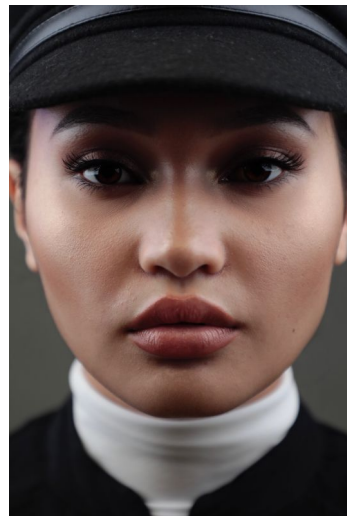

DEDE

Height : 5'4" / 163 cm | Waist : 24" / 61 cm | Hips : 37" / 94 cm | Shoe : EU / UK | Hair Colour : Brown | Eyes : Hazel

IMAGES management

DEDE

Height : 5'4" / 163 cm | Waist : 24" / 61 cm | Hips : 37" / 94 cm | Shoe : EU / UK | Hair Colour : Brown | Eyes : Hazel

IMAGES management

DEDE

Height : 5'4" / 163 cm | Waist : 24" / 61 cm | Hips : 37" / 94 cm | Shoe : EU / UK | Hair Colour : Brown | Eyes : Hazel