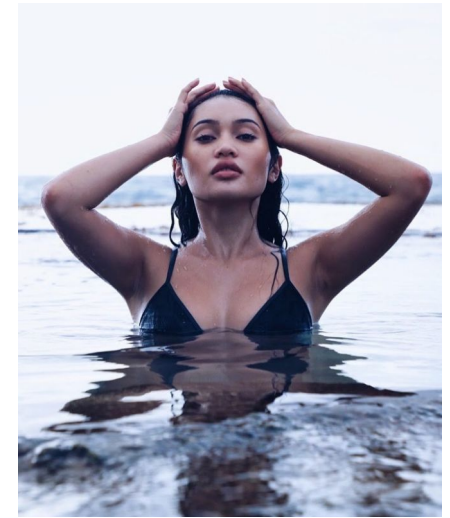

DEDE

Height : 5'4" / 163 cm | Waist : 24" / 61 cm | Hips : 37" / 94 cm | Shoe : EU / UK | Hair Colour : Brown | Eyes : Hazel

IMAGES management

DEDE

Height : 5'4" / 163 cm | Waist : 24" / 61 cm | Hips : 37" / 94 cm | Shoe : EU / UK | Hair Colour : Brown | Eyes : Hazel

IMAGES management

DEDE

Height : 5'4" / 163 cm | Waist : 24" / 61 cm | Hips : 37" / 94 cm | Shoe : EU / UK | Hair Colour : Brown | Eyes : Hazel