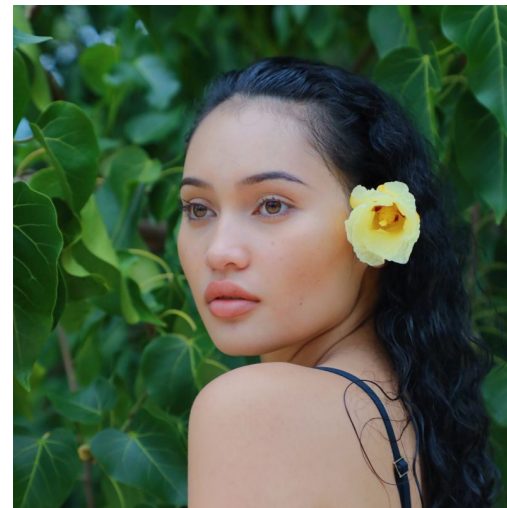

DEDE

Height : 5'4" / 163 cm | Waist : 24" / 61 cm | Hips : 37" / 94 cm | Shoe : EU / UK | Hair Colour : Brown | Eyes : Hazel

IMAGES management

DEDE

Height : 5'4" / 163 cm | Waist : 24" / 61 cm | Hips : 37" / 94 cm | Shoe : EU / UK | Hair Colour : Brown | Eyes : Hazel

IMAGES management

DEDE

Height : 5'4" / 163 cm | Waist : 24" / 61 cm | Hips : 37" / 94 cm | Shoe : EU / UK | Hair Colour : Brown | Eyes : Hazel