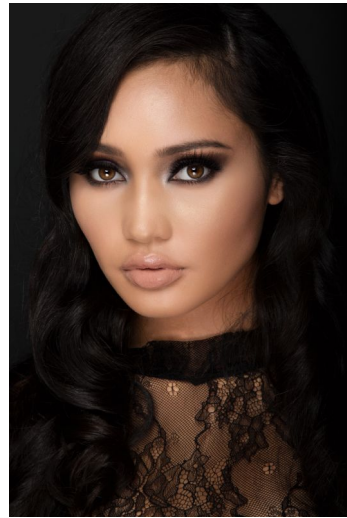

DEDE

Height : 5'4" / 163 cm | Waist : 24" / 61 cm | Hips : 37" / 94 cm | Shoe : EU / UK | Hair Colour : Brown | Eyes : Hazel

IMAGES management

DEDE

Height : 5'4" / 163 cm | Waist : 24" / 61 cm | Hips : 37" / 94 cm | Shoe : EU / UK | Hair Colour : Brown | Eyes : Hazel

IMAGES management

DEDE

Height : 5'4" / 163 cm | Waist : 24" / 61 cm | Hips : 37" / 94 cm | Shoe : EU / UK | Hair Colour : Brown | Eyes : Hazel