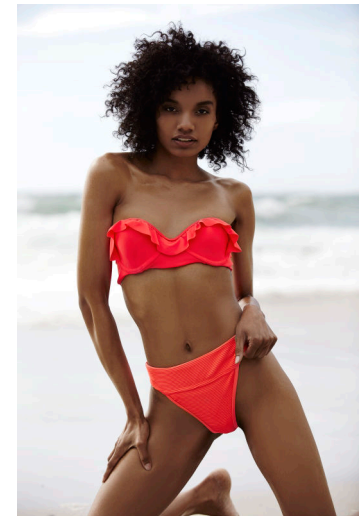

KAITLYN BROOKINS

Height : 5'9.5" / 177 cm | Waist : 25" / 64 cm | Hips : 35.5" / 90 cm | Shoe : 40.0 EU / 6.5 UK | Hair Colour : Brown | Eyes : Brown

# IMAGES

management

KAITLYN BROOKINS

Height : 5'9.5" / 177 cm | Waist : 25" / 64 cm | Hips : 35.5" / 90 cm | Shoe : 40.0 EU / 6.5 UK | Hair Colour : Brown | Eyes : Brown