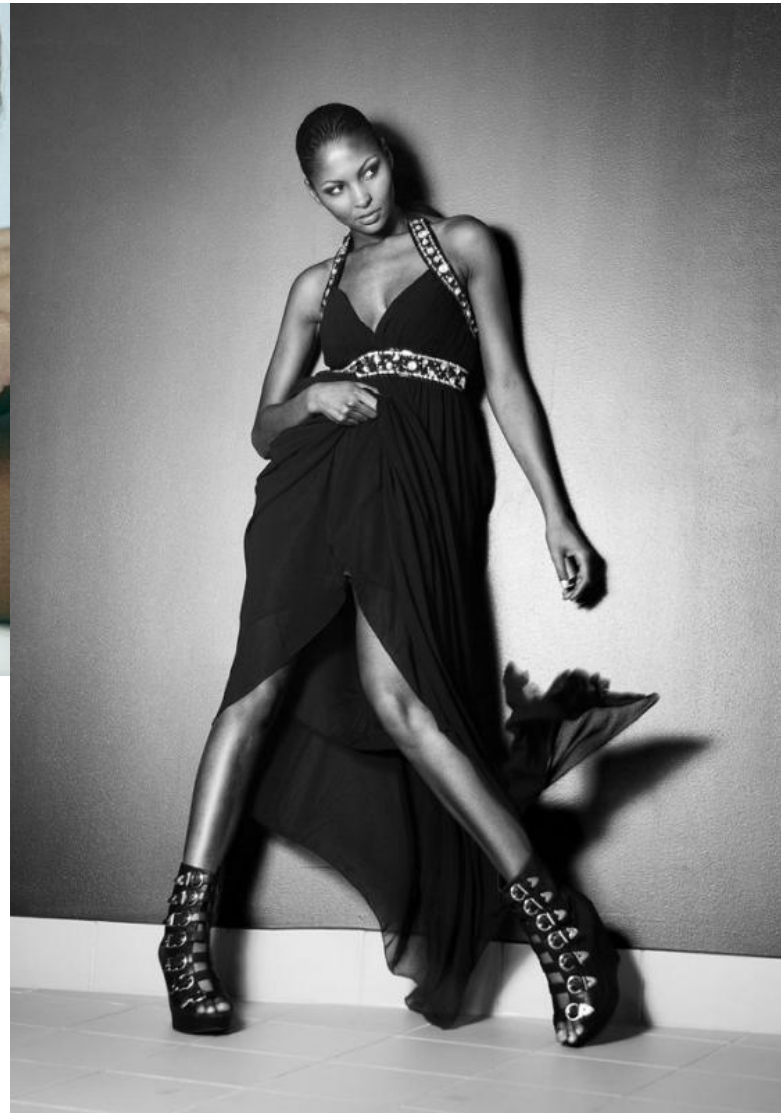

MELINDA

Height : 5'9" / 175 cm | Waist : 24" / 61 cm | Hips : 35.5" / 90 cm | Shoe : 40.0 EU / 6.5 UK | Hair Colour : Black | Eyes : Brown