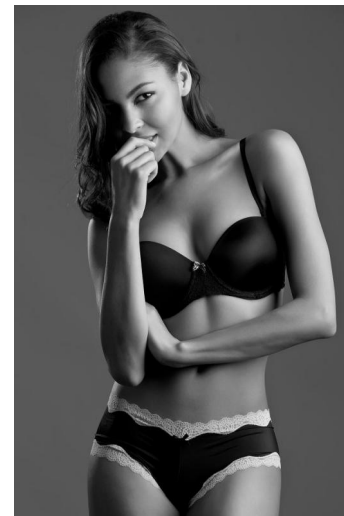

MELINDA

Height : 5'9" / 175 cm | Waist : 24" / 61 cm | Hips : 35.5" / 90 cm | Shoe : 40.0 EU / 6.5 UK | Hair Colour : Black | Eyes : Brown

IMAGES

management

MELINDA

Height : 5'9" / 175 cm | Waist : 24" / 61 cm | Hips : 35.5" / 90 cm | Shoe : 40.0 EU / 6.5 UK | Hair Colour : Black | Eyes : Brown

IMAGES management

MELINDA

Height : 5'9" / 175 cm | Waist : 24" / 61 cm | Hips : 35.5" / 90 cm | Shoe : 40.0 EU / 6.5 UK | Hair Colour : Black | Eyes : Brown